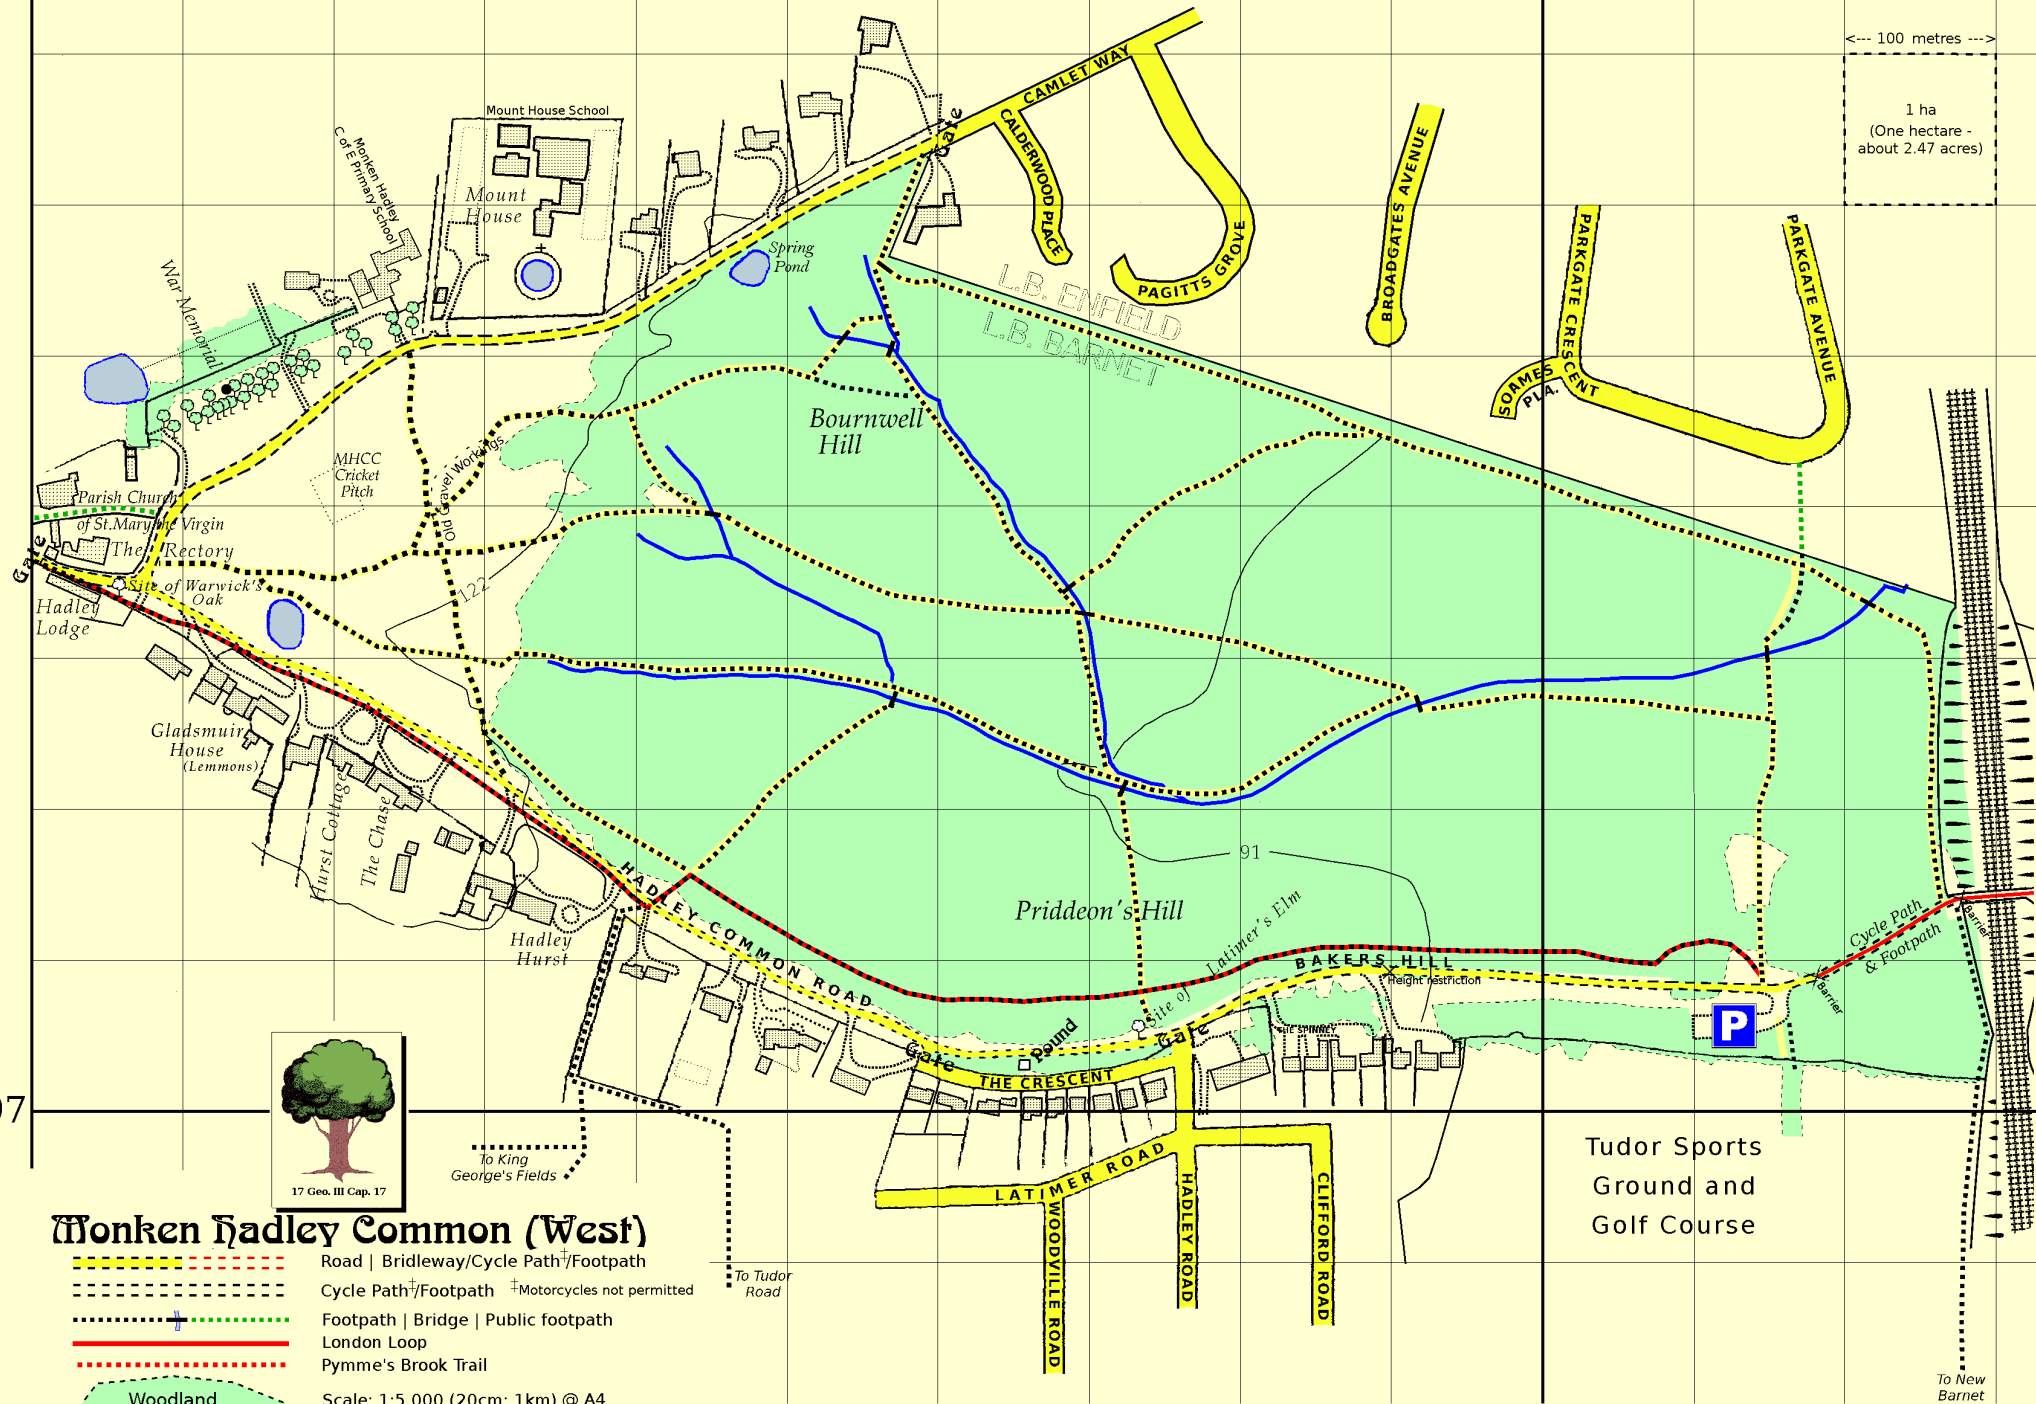

### Monken Hadley Common (West)

- --- Road | Bridleway/Cycle Path/Footpath
- --- Cycle Path/Footpath †Motorcycles not permitted
- --- Footpath | Bridge | Public footpath
- London Loop
- Pymme's Brook Trail
- Woodland

Scale: 1:5,000 (20cm: 1km) @ A4

This plan does not purport to show the legal boundaries of the Common

This plan does not purport to show the legal boundaries of the Common

### Monkens Hadley Common (East)

- Road | Bridleway/Cycle Path/Footpath
  - Cycle Path/Footpath †Motorcycles not permitted
  - Footpath | Bridge | Public footpath
  - London Loop
  - Pymme's Brook Trail
  - Woodland
- Scale: 1:5,000 (20cm: 1km) @ A4