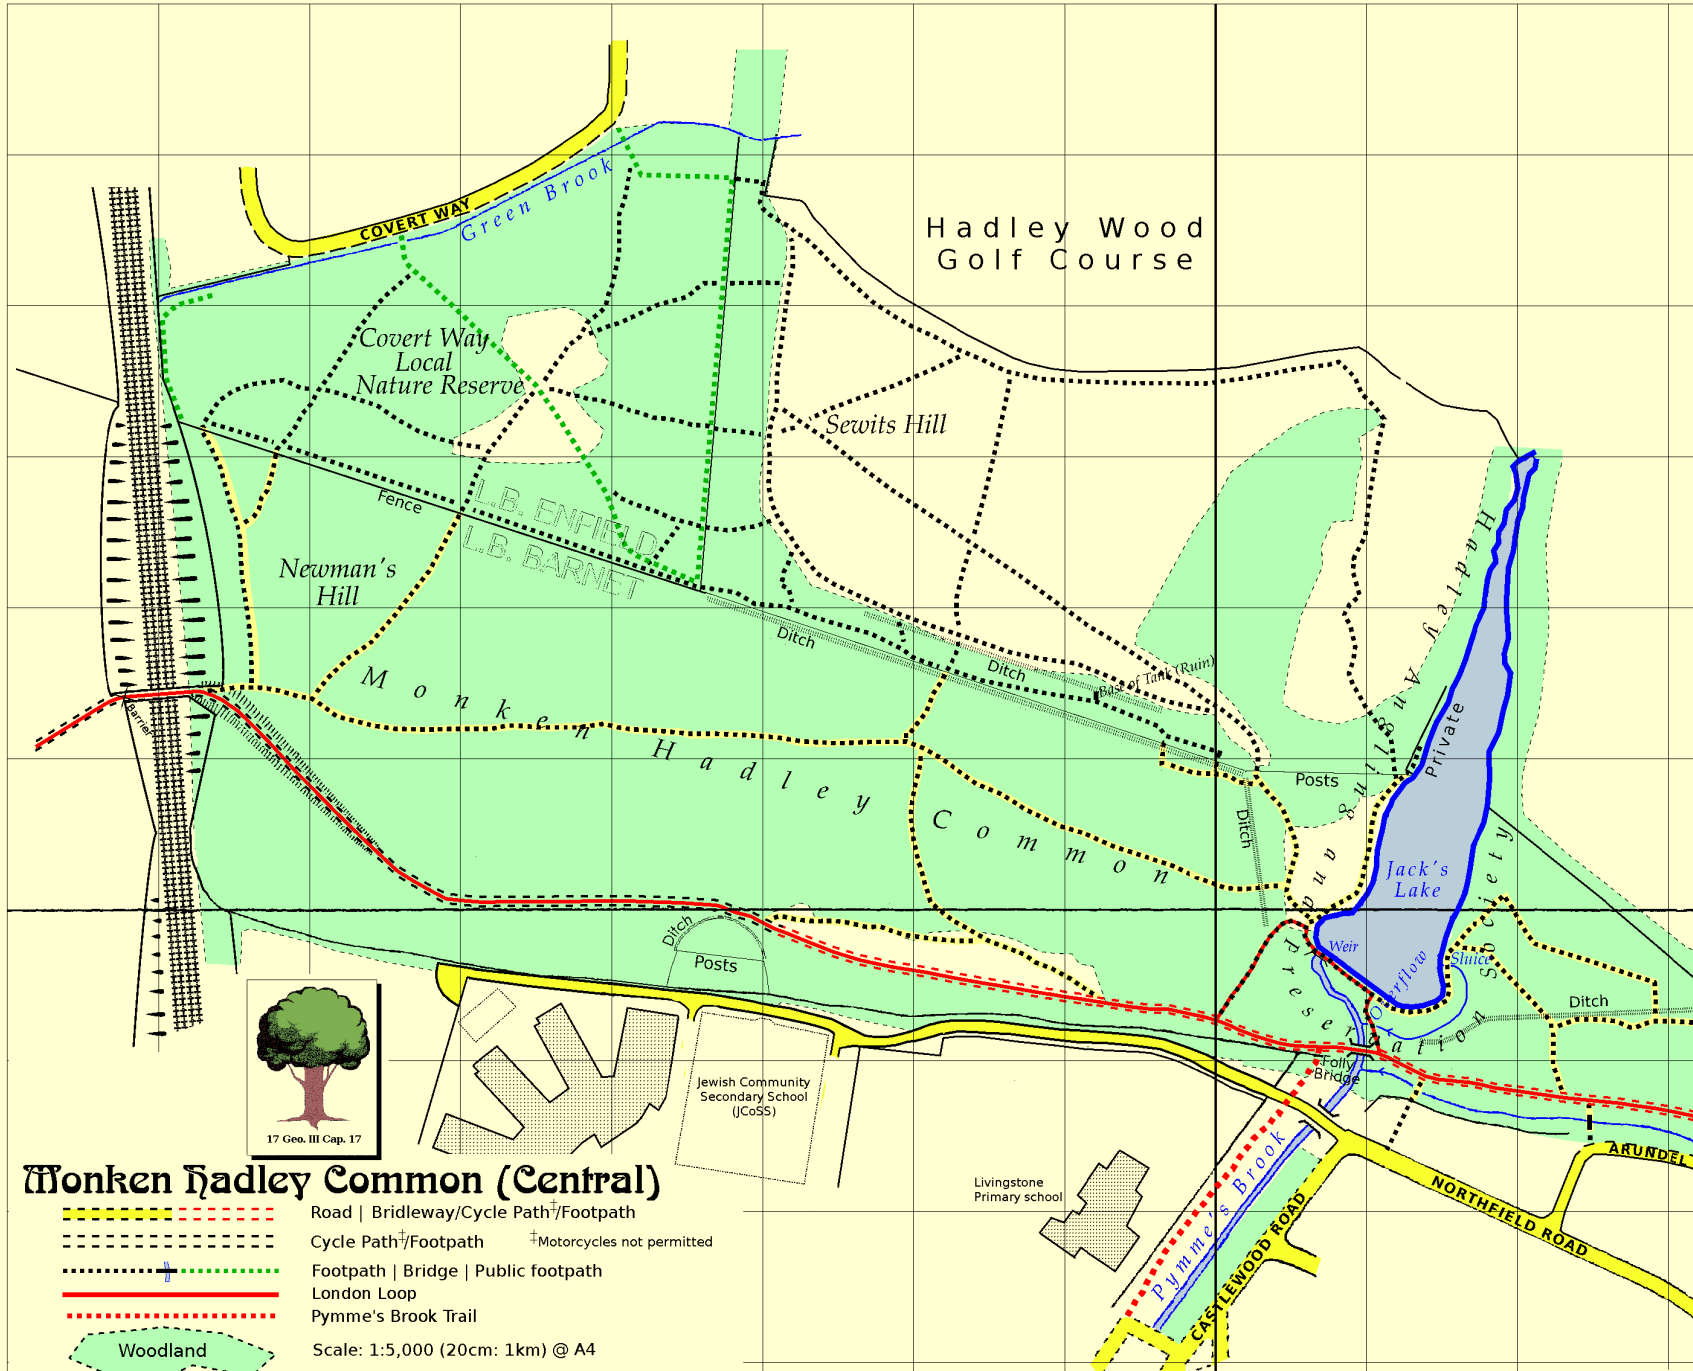

### Monken Hadley Common (West)

- --- Road | Bridleway/Cycle Path/Footpath
- --- Cycle Path/Footpath †Motorcycles not permitted
- --- Footpath | Bridge | Public footpath
- London Loop
- Pymme's Brook Trail
- Woodland

Scale: 1:5,000 (20cm: 1km) @ A4

This plan does not purport to show the legal boundaries of the Common

This plan does not purport to show the legal boundaries of the Common