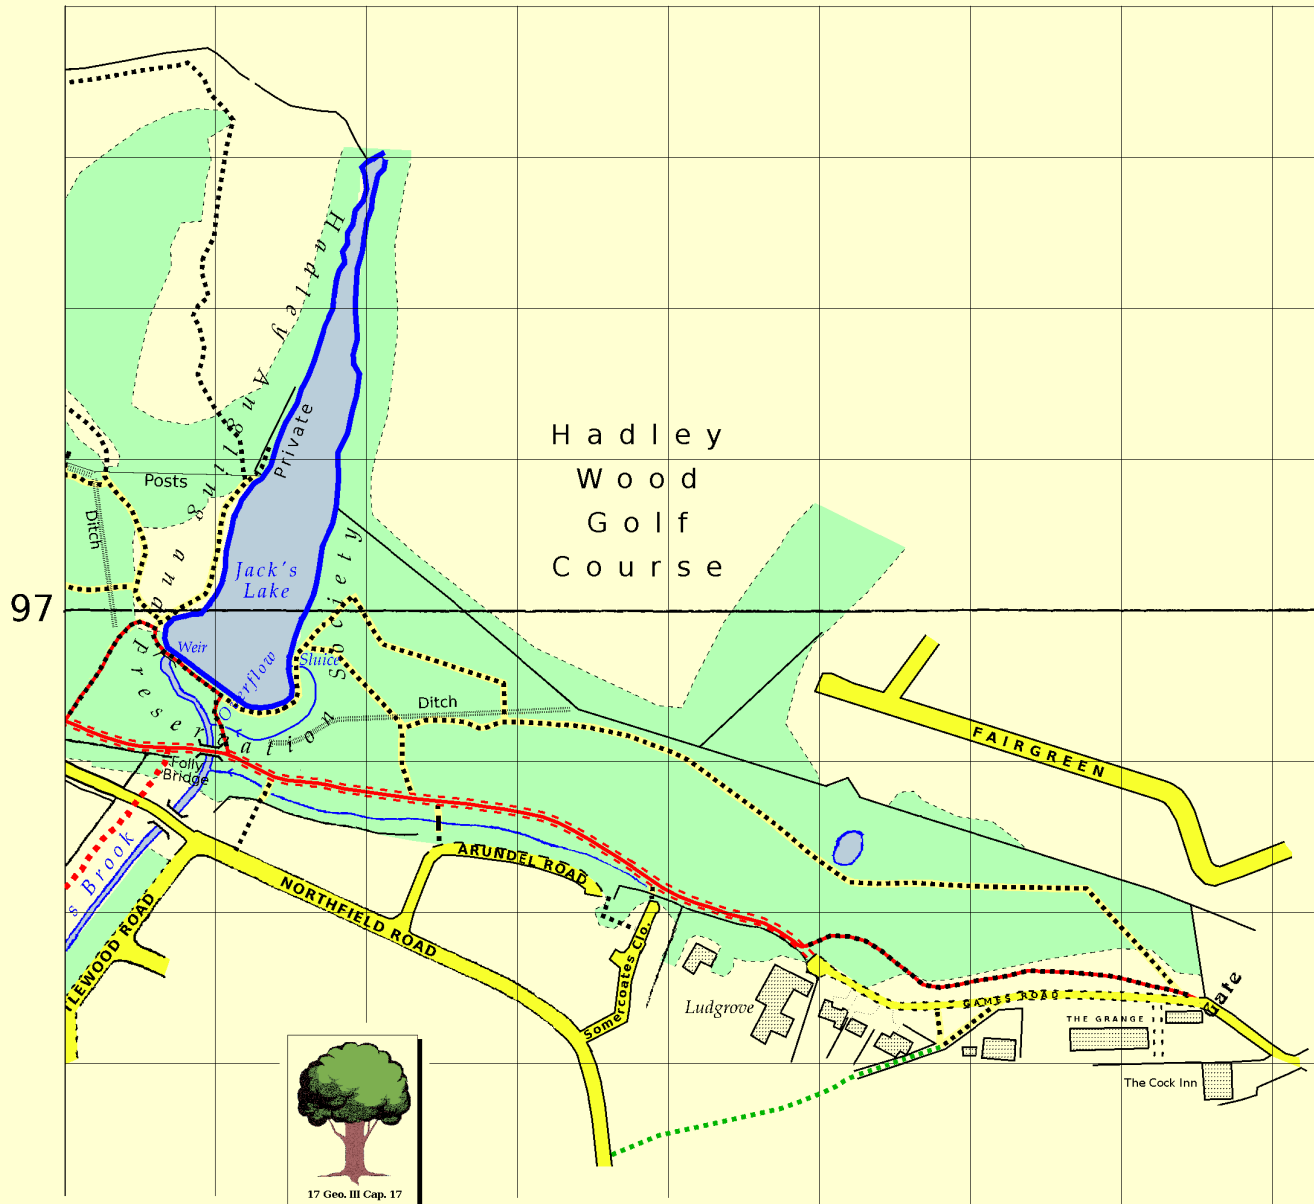

Monkens Hadley Common (East)

1. Road | Bridleway/Cycle Path/Footpath
   - Cycle Path/Footpath †Motorcycles not permitted
   - Footpath | Bridge | Public footpath
   - London Loop
   - Pymme's Brook Trail
   - Woodland
2. Scale: 1:5,000 (20cm: 1km) @ A4

This plan does not purport to show the legal boundaries of the Common