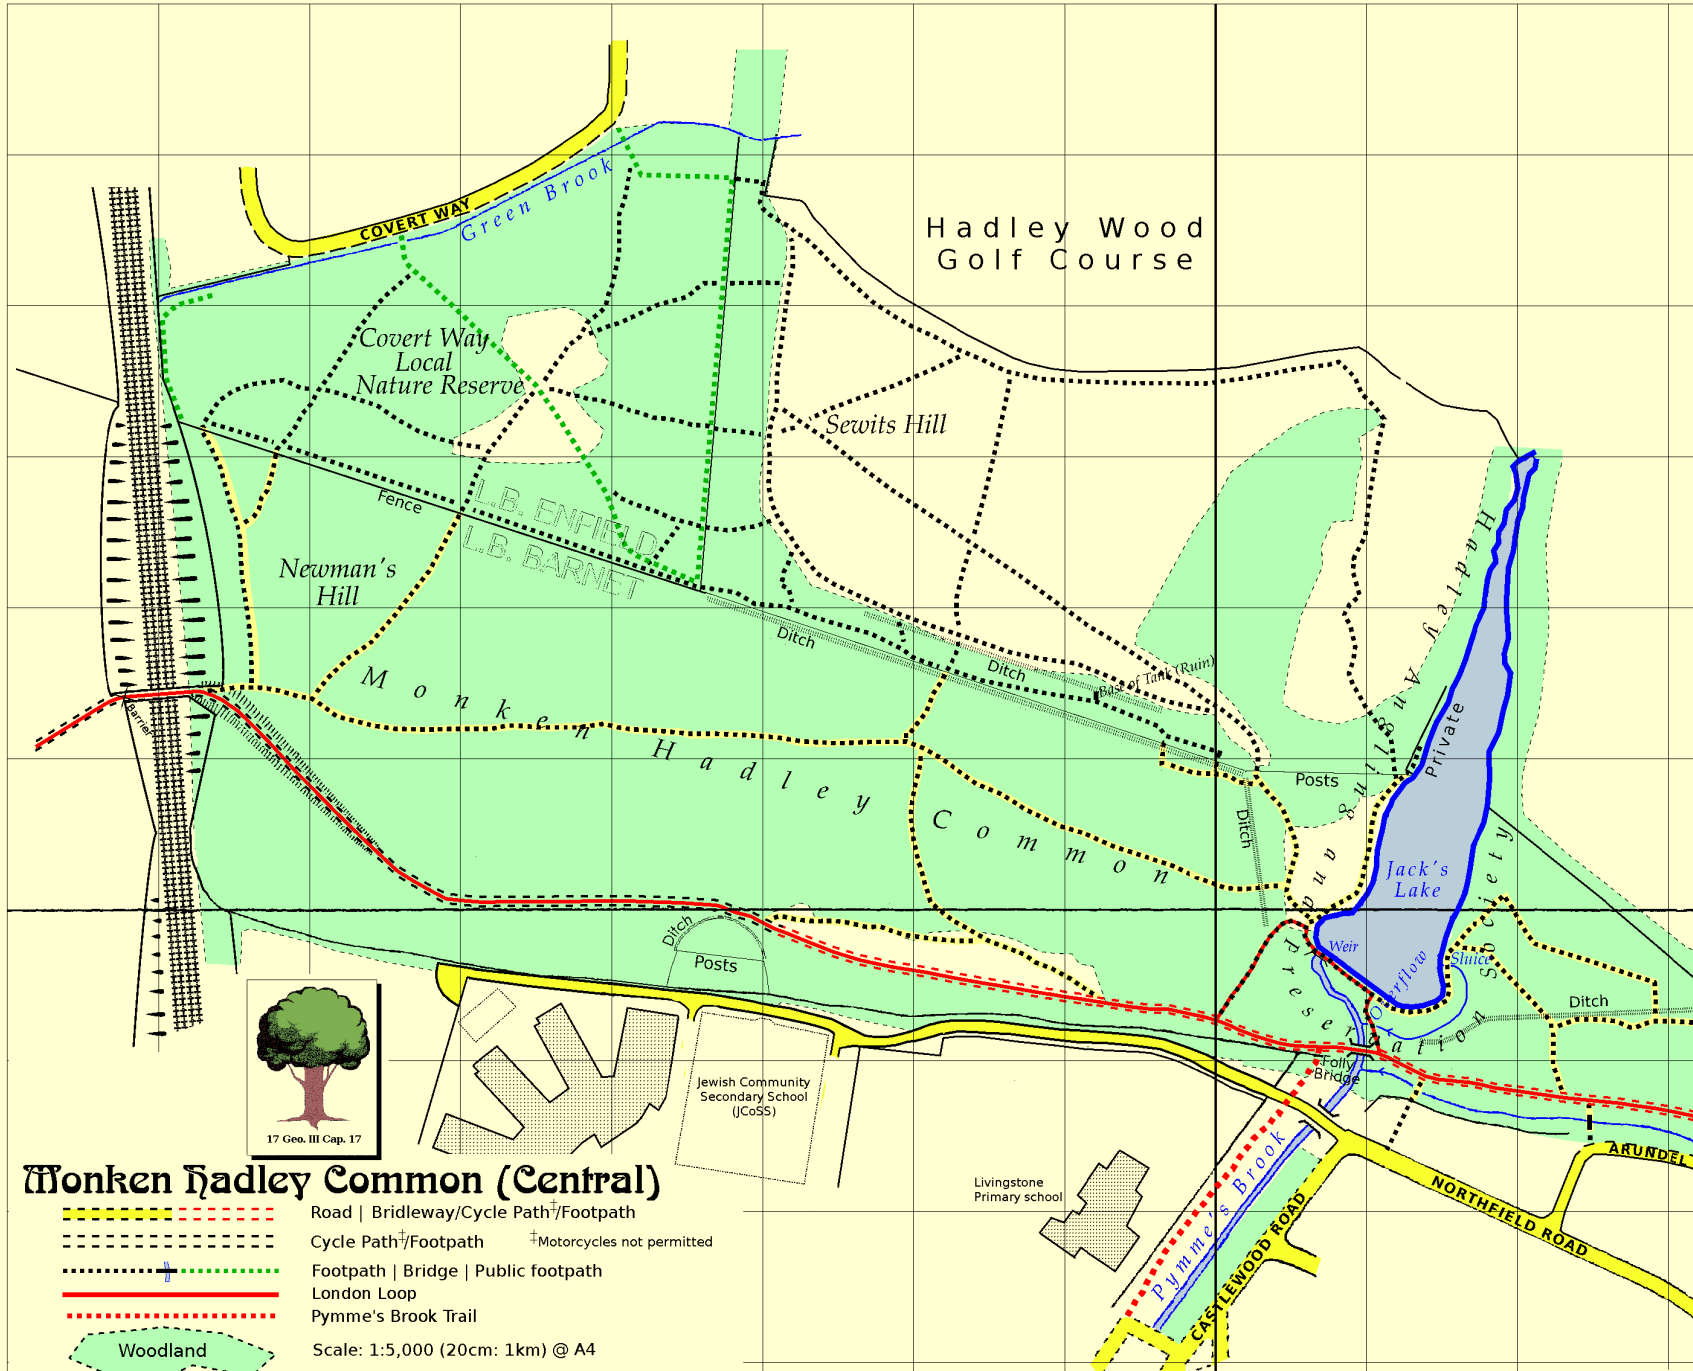

# Monken Hadley Common

This plan does not purport to show the legal boundaries of the Common

### Monken Hadley Common (Central)

- --- Road | Bridleway/Cycle Path<sup>†</sup>/Footpath
  - --- Cycle Path<sup>†</sup>/Footpath <sup>†</sup>Motorcycles not permitted
  - --- Footpath | Bridge | Public footpath
  - London Loop
  - Pymme's Brook Trail
  - Woodland
- Scale: 1:5,000 (20cm: 1km) @ A4

This plan does not purport to show the legal boundaries of the Common

### Monken Hadley Common (East)

- Road | Bridleway/Cycle Path/Footpath
  - Cycle Path/Footpath †Motorcycles not permitted
  - Footpath | Bridge | Public footpath
  - London Loop
  - Pymme's Brook Trail
  - Woodland
- Scale: 1:5,000 (20cm: 1km) @ A4