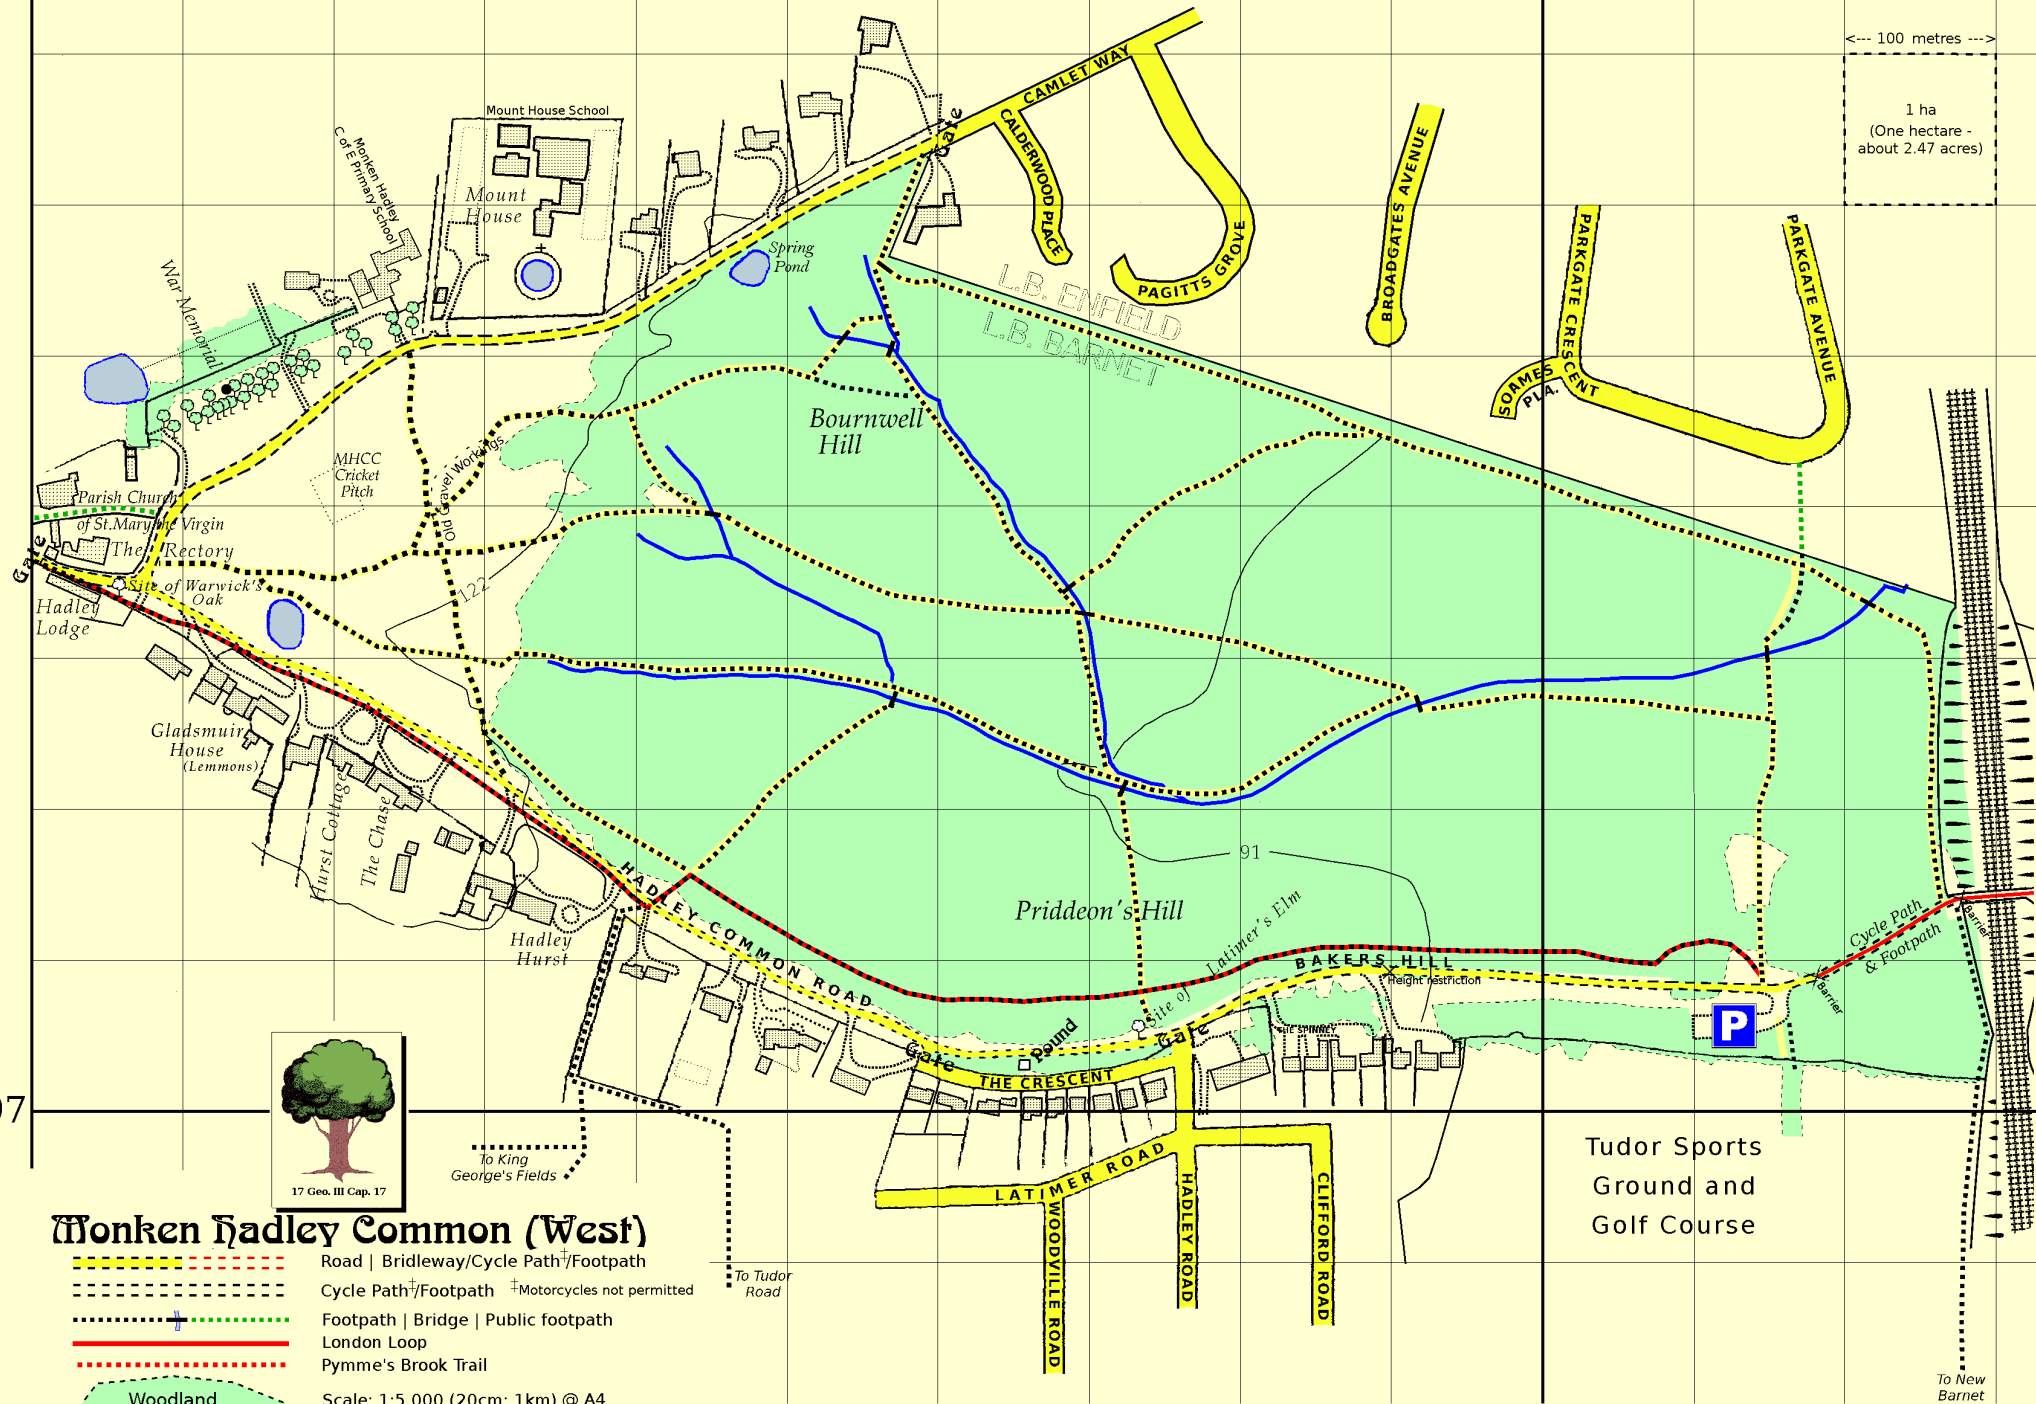

# Monken Hadley Common

This plan does not purport to show the legal boundaries of the Common

### Monken Hadley Common (Central)

- --- Road | Bridleway/Cycle Path<sup>†</sup>/Footpath
  - --- Cycle Path<sup>†</sup>/Footpath <sup>†</sup>Motorcycles not permitted
  - --- Footpath | Bridge | Public footpath
  - London Loop
  - Pymme's Brook Trail
  - Woodland
- Scale: 1:5,000 (20cm: 1km) @ A4

This plan does not purport to show the legal boundaries of the Common

### Monken Hadley Common (East)

- Road | Bridleway/Cycle Path/Footpath
  - Cycle Path/Footpath †Motorcycles not permitted
  - Footpath | Bridge | Public footpath
  - London Loop
  - Pymme's Brook Trail
  - Woodland
- Scale: 1:5,000 (20cm: 1km) @ A4